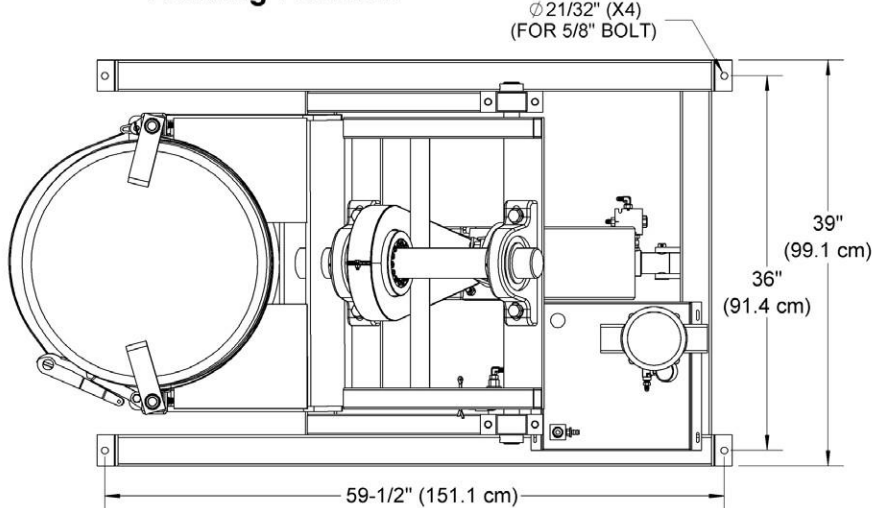

310 Series Tilt-To-Load Drum Tumblers™

Dimensions

Loading Position

Rotating Position