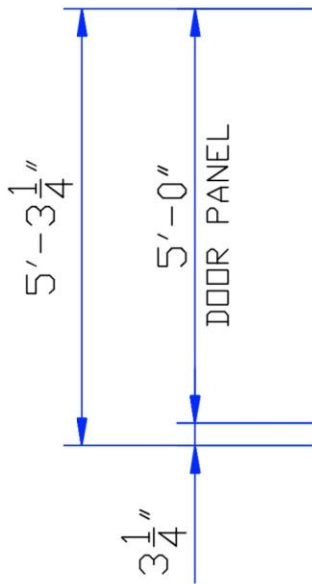

## Safety Enclosure Dimensions

3' WIDE HINGE DOOR OPENING  
W/ KNOB BOTH SIDES

Parts List			
Qty.	Width	Height	Description
1	3' 0" (91.4 cm)	5' 0" (152.4 cm)	Wire Mesh Panel
2	4' 0" (121.9 cm)	5' 0" (152.4 cm)	Wire Mesh Panel
1	2' 10-7/8" (88.6 cm)	5' 0" (152.4 cm)	Hinge Door
4	2" (5.1 cm)	5' 3.25" (161 cm)	Corner Post