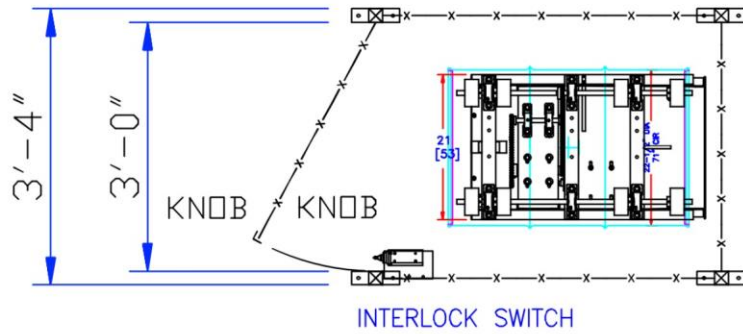

## Safety Enclosure Dimensions

3' WIDE HINGE DOOR OPENING  
W/ KNOB BOTH SIDES

Parts List			
Qty.	Width	Height	Description
1	3' 0" (91.4 cm)	5' 0" (152.4 cm)	Wire Mesh Panel
2	4' 0" (121.9 cm)	5' 0" (152.4 cm)	Wire Mesh Panel
1	2' 10-7/8" (88.6 cm)	5' 0" (152.4 cm)	Hinge Door
4	2" (5.1 cm)	5' 3.25" (161 cm)	Corner Post