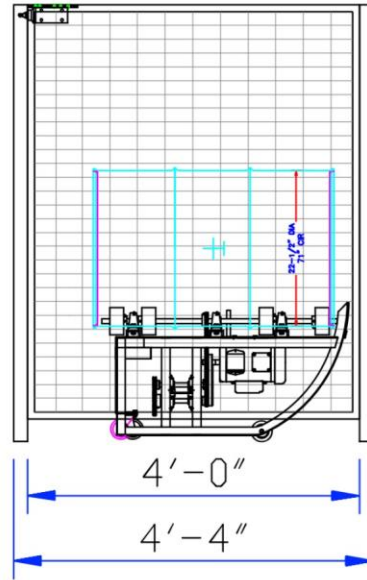

## Safety Enclosure Dimensions

3' WIDE HINGE DOOR OPENING  
W/ KNOB BOTH SIDES

Parts List			
Qty.	Width	Height	Description
1	3' 0" (91.4 cm)	5' 0" (152.4 cm)	Wire Mesh Panel
2	4' 0" (121.9 cm)	5' 0" (152.4 cm)	Wire Mesh Panel
1	2' 10-7/8" (88.6 cm)	5' 0" (152.4 cm)	Hinge Door
4	2" (5.1 cm)	5' 3.25" (161 cm)	Corner Post