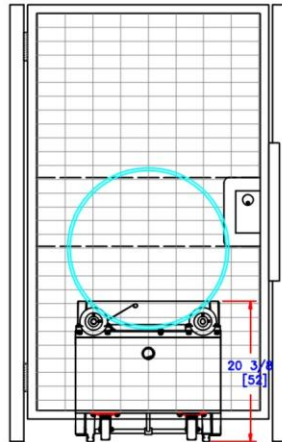

## Safety Enclosure Dimensions

3' WIDE HINGE DOOR OPENING  
W/ KNOB BOTH SIDES

Parts List			
Qty.	Width	Height	Description
1	3' 0" (91.4 cm)	5' 0" (152.4 cm)	Wire Mesh Panel
2	4' 0" (121.9 cm)	5' 0" (152.4 cm)	Wire Mesh Panel
1	2' 10-7/8" (88.6 cm)	5' 0" (152.4 cm)	Hinge Door
4	2" (5.1 cm)	5' 3.25" (161 cm)	Corner Post