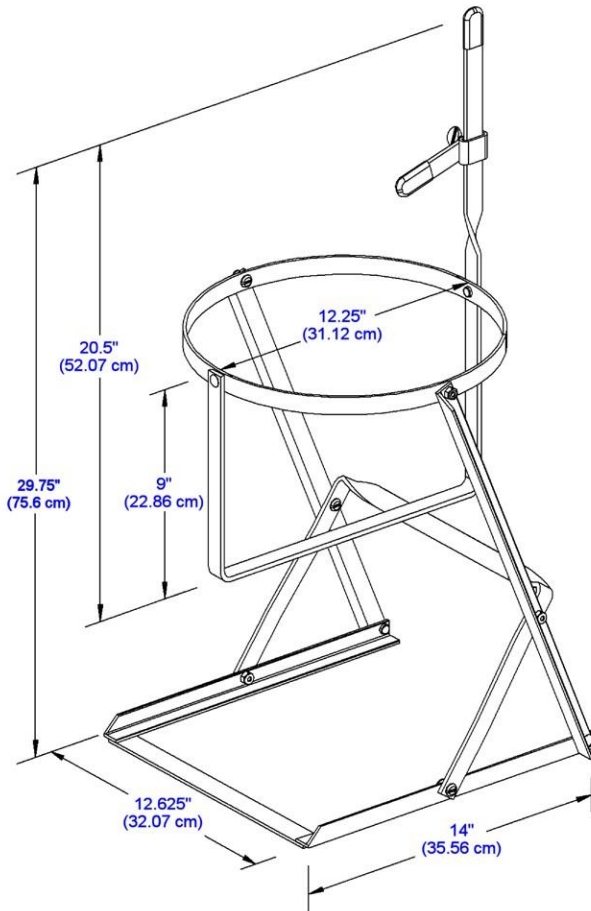

PaiPRO™ Can Tipper

Models 15, 2-15 and 15-SS

Dimensions: Models 15 and 15-SS

Dimensions: Model 2-15

MADE
IN
USA