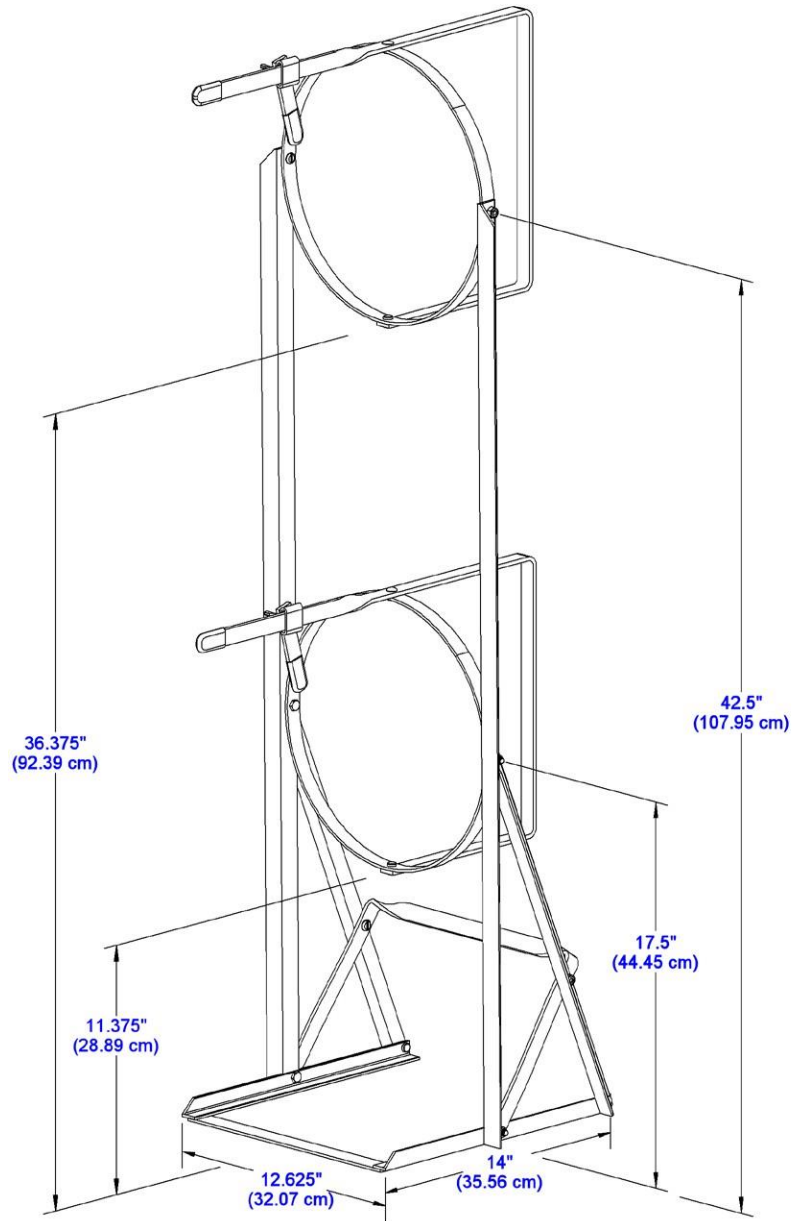

PaiPRO™ Can Tipper

Models 15, 2-15 and 15-SS

Dimensions: Models 15 and 15-SS

Dimensions: Model 2-15

MADE
IN
USA