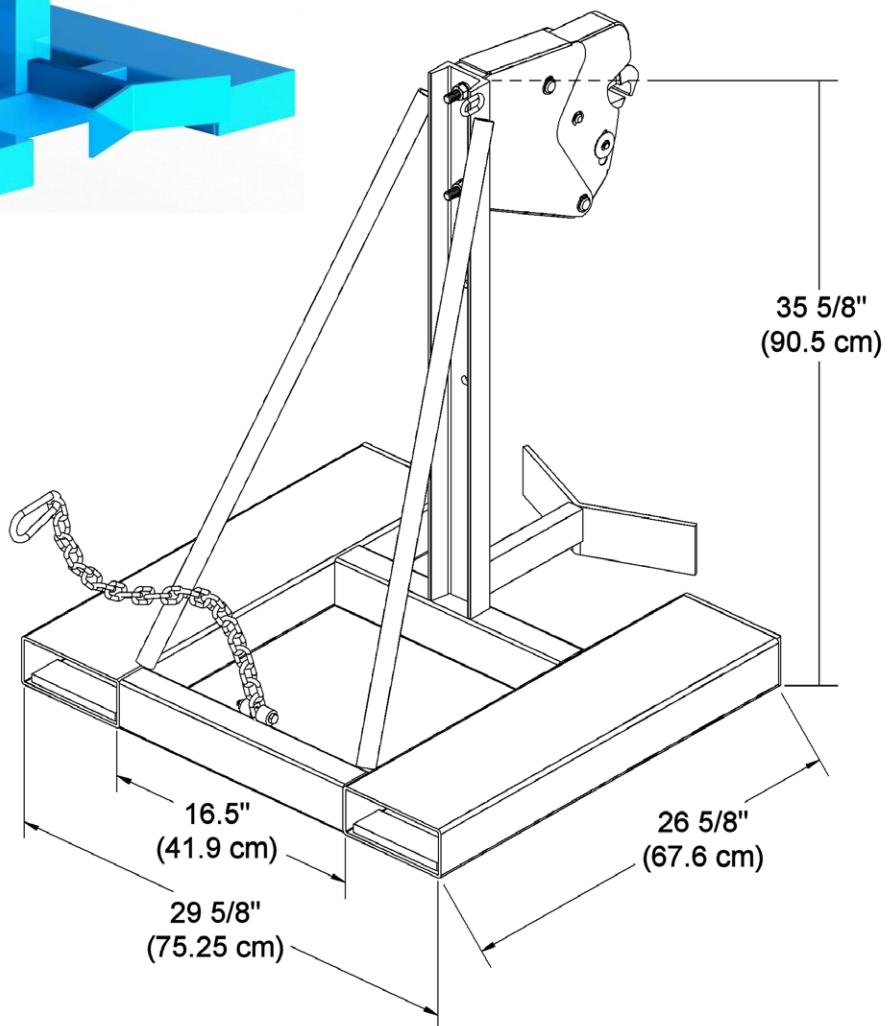

MORSPEED 1000[™] Dimensions

- Each fork pocket opening is 6.5" wide x 2.5" high (16.5 x 6.35 cm)
- Fork pockets are 26-5/8" deep (67.6 cm)
- Requires 16-3/8" (41.6 cm) inside width between forks