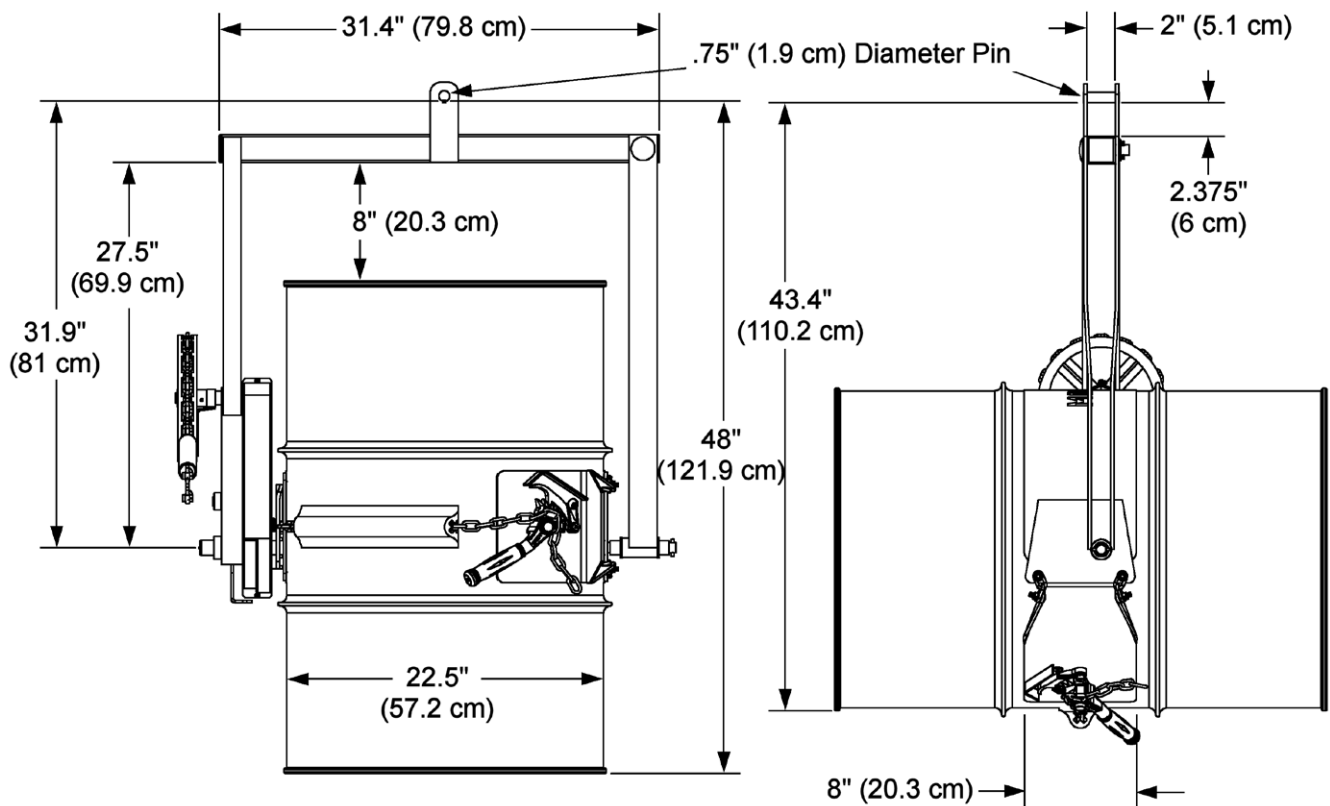

Kontrol-Karriers

Models 185A and 185AM

Dimensions

NOTE: Standard loop of pull chain extends approximately six feet below the chain wheel. Custom lengths are available.